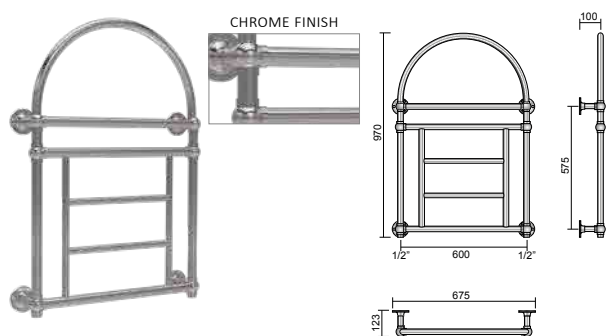

ACCESSORIES

**Square manual valve kit
Antique Gold**

Copper connection Ø
12/14/15/16
Art. Nr. 5991990311132

Multilayer connection Ø 16
Art. Nr. 5991990311133

**Square manual valve kit
Chrome**

Copper connection Ø
12/14/15/16
Art. Nr. 5991990311134

Multilayer connection Ø 16
Art. Nr. 5991990311135

**Square manual valve kit
Antique Bronze**

Copper connection Ø
12/14/15/16
Art. Nr. 5991990311130

Multilayer connection Ø 16
Art. Nr. 5991990311131

RETRÒ I

Art. Nr.	Height	Width	Pipe Centres	Finish
	H [mm]	L [mm]	I [mm]	
3551330150001				ANTIQUE GOLD
3551330150002	975	575	500	CHROME
3551330150003				ANTIQUE BRONZE

RETRÒ II

Art. Nr.	Height	Width	Pipe Centres	Finish
	H [mm]	L [mm]	I [mm]	
3551330150011				ANTIQUE GOLD
3551330150012	975	575	500	CHROME
3551330150013				ANTIQUE BRONZE