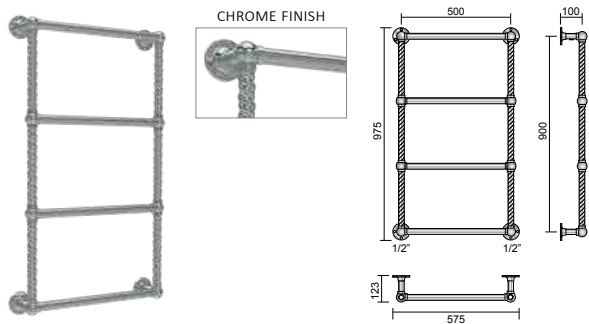

User notice included.

FINISH:

Chrome, Antique Bronze, Antique Gold.

Pression maximale de service: 6 bar

Température maximale de service: 110° C

Available for central heating systems

Connexions: n° 2 x 1/2" gaz - Airvent integrated on towel rail

ACCESSORIES

**Square manual valve kit
Antique Gold**

Copper connection Ø
12/14/15/16
Art. Nr. 5991990311132

Multilayer connection Ø 16
Art. Nr. 5991990311133

**Square manual valve kit
Chrome**

Copper connection Ø
12/14/15/16
Art. Nr. 5991990311134

Multilayer connection Ø 16
Art. Nr. 5991990311135

**Square manual valve kit
Antique Bronze**

Copper connection Ø
12/14/15/16
Art. Nr. 5991990311130

Multilayer connection Ø 16
Art. Nr. 5991990311131

RETRÒ I

Art. Nr.	Height	Width	Pipe Centres	Finish
	H [mm]	L [mm]	I [mm]	
3551330150001				ANTIQUE GOLD
3551330150002	975	575	500	CHROME
3551330150003				ANTIQUE BRONZE

RETRÒ II

Art. Nr.	Height	Width	Pipe Centres	Finish
	H [mm]	L [mm]	I [mm]	
3551330150011				ANTIQUE GOLD
3551330150012	975	575	500	CHROME
3551330150013				ANTIQUE BRONZE