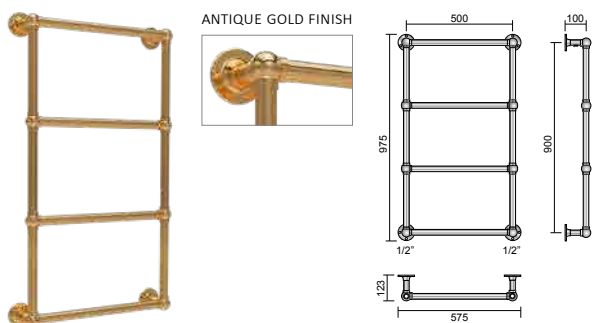

ACCESSORIES

**Square manual valve kit
Antique Gold**

Copper connection Ø
12/14/15/16
Art. Nr. 5991990311132

Multilayer connection Ø 16
Art. Nr. 5991990311133

**Square manual valve kit
Chrome**

Copper connection Ø
12/14/15/16
Art. Nr. 5991990311134

Multilayer connection Ø 16
Art. Nr. 5991990311135

**Square manual valve kit
Antique Bronze**

Copper connection Ø
12/14/15/16
Art. Nr. 5991990311130

Multilayer connection Ø 16
Art. Nr. 5991990311131

RETRÒ I

Art. Nr.	Height	Width	Pipe Centres	Finish
	H [mm]	L [mm]	I [mm]	
3551330150001				ANTIQUE GOLD
3551330150002	975	575	500	CHROME
3551330150003				ANTIQUE BRONZE

RETRÒ II

Art. Nr.	Height	Width	Pipe Centres	Finish
	H [mm]	L [mm]	I [mm]	
3551330150011				ANTIQUE GOLD
3551330150012	975	575	500	CHROME
3551330150013				ANTIQUE BRONZE