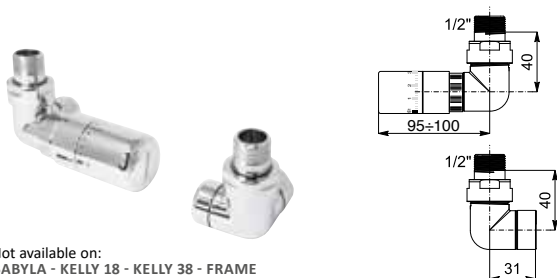

CORNER (LEFT) - WITH THERMOSTATIC HEAD

Not available on:
BABYLA - KELLY 18 - KELLY 38 - FRAME
AND SINGLE COLUMN RADIATOR WITH CONNECTION V11

Copper connection $\varnothing$ 12/14/15

Art. Nr. 5991990301080

Multilayer connection $\varnothing$ 16 x2

Art. Nr. 5991990301078