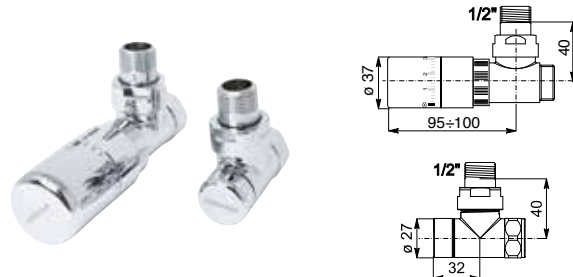

SQUARE - WITH THERMOSTATIC HEAD

Copper connection $\varnothing$ 12/14/15

Art. Nr. 5991990301072

Multilayer connection $\varnothing$ 16 x2

Art. Nr. 5991990301071