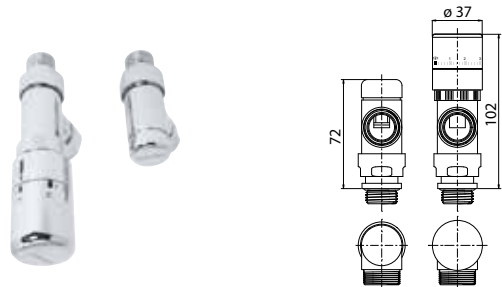

Multilayer connection \varnothing 16 x2

Art. Nr. 5991990301078

REVERSE - MANUAL

Copper connection \varnothing 12/14/15

Art. Nr. 5991990301082

Multilayer connection \varnothing 16 x2

Art. Nr. 5991990301081

REVERSE WITH THERMOSTATIC HEAD