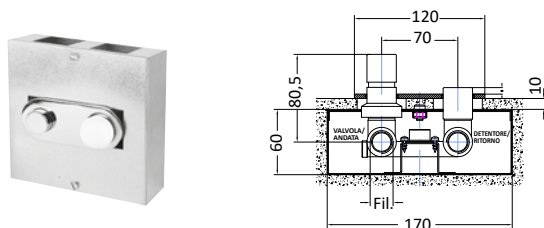

WALL-FIT VALVES

Available for: **FRAME VERTICAL - FRAME HORIZONTAL - SFERE - SFERE TRITTICO**

MANUAL WALL-FIT VALVE WITH THERMOSTATIC OPTION for connection type V14 - H08