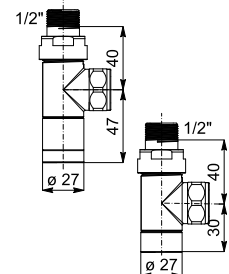

Available for: **LOLA - BABYLA - KELLY 38 - RIO® - STRADIVARI**

SQUARE - MANUAL

Copper connection Ø 12/14/15
Art. Nr. 5991990320209

Multilayer connection Ø 16 x2
Art. Nr. 5991990320208

SQUARE - WITH THERMOSTATIC HEAD

Copper connection Ø 12/14/15
Art. Nr. 5991990320197

Multilayer connection Ø 16 x2
Art. Nr. 5991990320196

CORNER (RIGHT) - WITH THERMOSTATIC HEAD

Not available on:
BABYLA - KELLY 38

Copper connection Ø 12/14/15
Art. Nr. 5991990320204

Multilayer connection Ø 16 x2
Art. Nr. 5991990320202

CORNER (LEFT) - WITH THERMOSTATIC HEAD

Not available on:
BABYLA - KELLY 38

Copper connection Ø 12/14/15
Art. Nr. 5991990320205

Multilayer connection Ø 16 x2
Art. Nr. 5991990320203

STRAIGHT - WITH THERMOSTATIC HEAD

Copper connection Ø 12/14/15
Art. Nr. 5991990320195

Multilayer connection Ø 16 x2
Art. Nr. 5991990320194

REVERSE - MANUAL

Only for:
LOLA

Copper connection Ø 12/14/15
Art. Nr. 5991990320207