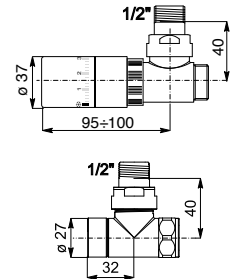

Available for: **LOLA - BABYLA - KELLY 38 - RIO® - STRADIVARI**

SQUARE - MANUAL

Copper connection Ø 12/14/15
Art. Nr. 5991990320209

Multilayer connection Ø 16 x2
Art. Nr. 5991990320208

SQUARE - WITH THERMOSTATIC HEAD

Copper connection Ø 12/14/15
Art. Nr. 5991990320197

Multilayer connection Ø 16 x2
Art. Nr. 5991990320196

CORNER (RIGHT) - WITH THERMOSTATIC HEAD

Not available on:
BABYLA - KELLY 38

Copper connection Ø 12/14/15
Art. Nr. 5991990320204

Multilayer connection Ø 16 x2
Art. Nr. 5991990320202

CORNER (LEFT) - WITH THERMOSTATIC HEAD

Not available on:
BABYLA - KELLY 38

Copper connection Ø 12/14/15
Art. Nr. 5991990320205

Multilayer connection Ø 16 x2
Art. Nr. 5991990320203

STRAIGHT - WITH THERMOSTATIC HEAD

Copper connection Ø 12/14/15
Art. Nr. 5991990320195

Multilayer connection Ø 16 x2
Art. Nr. 5991990320194

REVERSE - MANUAL

Only for:
LOLA

Copper connection Ø 12/14/15
Art. Nr. 5991990320207