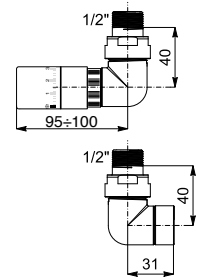

Available for: **LOLA - BABYLA - KELLY 38 - RIO® - STRADIVARI**

SQUARE - MANUAL

Copper connection Ø 12/14/15
Art. Nr. 5991990320209

Multilayer connection Ø 16 x2
Art. Nr. 5991990320208

SQUARE - WITH THERMOSTATIC HEAD

Copper connection Ø 12/14/15
Art. Nr. 5991990320197

Multilayer connection Ø 16 x2
Art. Nr. 5991990320196

CORNER (RIGHT) - WITH THERMOSTATIC HEAD

Not available on:
BABYLA - KELLY 38

Copper connection Ø 12/14/15
Art. Nr. 5991990320204

Multilayer connection Ø 16 x2
Art. Nr. 5991990320202

CORNER (LEFT) - WITH THERMOSTATIC HEAD

Not available on:
BABYLA - KELLY 38

Copper connection Ø 12/14/15
Art. Nr. 5991990320205

Multilayer connection Ø 16 x2
Art. Nr. 5991990320203

STRAIGHT - WITH THERMOSTATIC HEAD

Copper connection Ø 12/14/15
Art. Nr. 5991990320195

Multilayer connection Ø 16 x2
Art. Nr. 5991990320194

REVERSE - MANUAL

Only for:
LOLA

Copper connection Ø 12/14/15
Art. Nr. 5991990320207