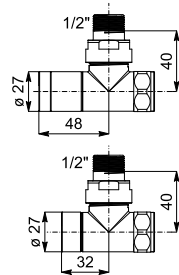

Available for: **LOLA - BABYLA - KELLY 38 - RIO® - STRADIVARI**

SQUARE - MANUAL

Copper connection Ø 12/14/15
Art. Nr. 5991990320209

Multilayer connection Ø 16 x2
Art. Nr. 5991990320208

SQUARE - WITH THERMOSTATIC HEAD

Copper connection Ø 12/14/15
Art. Nr. 5991990320197

Multilayer connection Ø 16 x2
Art. Nr. 5991990320196

CORNER (RIGHT) - WITH THERMOSTATIC HEAD

Not available on:
BABYLA - KELLY 38

Copper connection Ø 12/14/15
Art. Nr. 5991990320204

Multilayer connection Ø 16 x2
Art. Nr. 5991990320202

CORNER (LEFT) - WITH THERMOSTATIC HEAD

Not available on:
BABYLA - KELLY 38

Copper connection Ø 12/14/15
Art. Nr. 5991990320205

Multilayer connection Ø 16 x2
Art. Nr. 5991990320203

STRAIGHT - WITH THERMOSTATIC HEAD

Copper connection Ø 12/14/15
Art. Nr. 5991990320195

Multilayer connection Ø 16 x2
Art. Nr. 5991990320194

REVERSE - MANUAL

Only for:
LOLA

Copper connection Ø 12/14/15
Art. Nr. 5991990320207