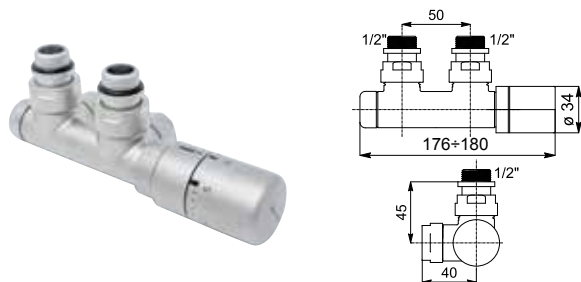

STRAIGHT - WITH THERMOSTATIC HEAD

Copper connection Ø 12/14/15
Art. Nr. 5991990320195

Multilayer connection Ø 16 x2
Art. Nr. 5991990320194

REVERSE - MANUAL

Only for:
LOLA

Copper connection Ø 12/14/15
Art. Nr. 5991990320207

Multilayer connection Ø 16 x2
Art. Nr. 5991990320206

ACCESSORIES - STAINLESS STEEL RADIATORS

ELEGANT VALVES SATIN

Valve kit includes:

Valves and holder - thermostatic Head (not in manual version) - **Fittings for copper pipe (Ø 12/14/15) or multilayer pipe (Ø 16 x2).**

Available for: **BABYLA - KELLY 38**

SQUARE WITH PIPE CENTRES 50 MM AND THERMOSTATIC HEAD (RIGHT)

Only for V7 - V8 - V11 connection type

Copper connection Ø 12/14/15

Multilayer connection Ø 16 x2

Art. Nr. 5991990320201

Art. Nr. 5991990320200

STRAIGHT WITH PIPE CENTRES 50 MM AND THERMOSTATIC HEAD

Only for V7 - V8 - V11 connection type

Copper connection Ø 12/14/15

Multilayer connection Ø 16 x2

Art. Nr. 5991990320199

Art. Nr. 5991990320198