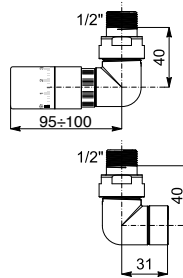

Available for: **LOLA - BABYLA - KELLY 38 - RIO® - STRADIVARI**

SQUARE - MANUAL

Copper connection Ø 12/14/15
Art. Nr. 5991990320209

Multilayer connection Ø 16 x2
Art. Nr. 5991990320208

SQUARE - WITH THERMOSTATIC HEAD

Copper connection Ø 12/14/15
Art. Nr. 5991990320197

Multilayer connection Ø 16 x2
Art. Nr. 5991990320196

CORNER (RIGHT) - WITH THERMOSTATIC HEAD

Not available on:
BABYLA - KELLY 38

Copper connection Ø 12/14/15
Art. Nr. 5991990320204

Multilayer connection Ø 16 x2
Art. Nr. 5991990320202

CORNER (LEFT) - WITH THERMOSTATIC HEAD

Not available on:
BABYLA - KELLY 38

Copper connection Ø 12/14/15
Art. Nr. 5991990320205

Multilayer connection Ø 16 x2
Art. Nr. 5991990320203

STRAIGHT - WITH THERMOSTATIC HEAD

Copper connection Ø 12/14/15
Art. Nr. 5991990320195

Multilayer connection Ø 16 x2
Art. Nr. 5991990320194

REVERSE - MANUAL

Only for:
LOLA

Copper connection Ø 12/14/15
Art. Nr. 5991990320207