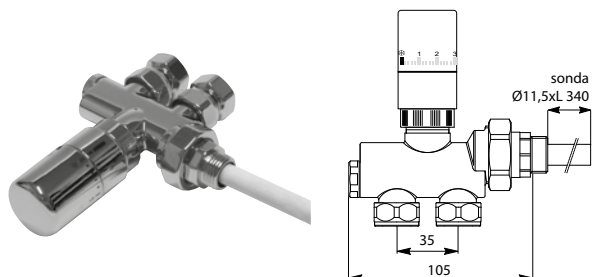

Copper connection Ø 12/14/15
Art. Nr. 5991990320197

Multilayer connection Ø 16 x2
Art. Nr. 5991990320196

CORNER (RIGHT) - WITH THERMOSTATIC HEAD

Not available on:
BABYLA - KELLY 38

Copper connection Ø 12/14/15
Art. Nr. 5991990320204

Multilayer connection Ø 16 x2
Art. Nr. 5991990320202

CORNER (LEFT) - WITH THERMOSTATIC HEAD

Not available on:
BABYLA - KELLY 38

Copper connection Ø 12/14/15
Art. Nr. 5991990320205

Multilayer connection Ø 16 x2
Art. Nr. 5991990320203

STRAIGHT - WITH THERMOSTATIC HEAD

Copper connection Ø 12/14/15
Art. Nr. 5991990320195

Multilayer connection Ø 16 x2
Art. Nr. 5991990320194

REVERSE - MANUAL

Only for:
LOLA

Copper connection Ø 12/14/15
Art. Nr. 5991990320207

BIDIRECTIONAL VALVE WITH CHROMED THERMOSTATIC HEAD for connection type V12 - V13

Copper connection \varnothing 12/14/15

Multilayer connection \varnothing 16 x2

Art. Nr. 5991990300181

Art. Nr. 5991990300182