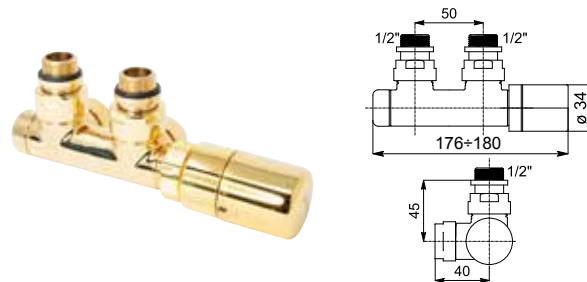

SQUARE WITH PIPE CENTRES 50 MM AND THERMOSTATIC HEAD (RIGHT)

Only for V7 - V8 - V11 connection type

Copper connection Ø 12/14/15
Art. Nr. 5991990301089

Multilayer connection Ø 16 x2
Art. Nr. 5991990301091

PIPE COVERING KIT

PIPE COVERING KIT FOR PIPE CENTRES 50 MM

ACCESSORIES - CLASSIC LINE RADIATORS

ELEGANT VALVES

Available for: **RETRÒ I - RETRÒ II - RETRÒ III**