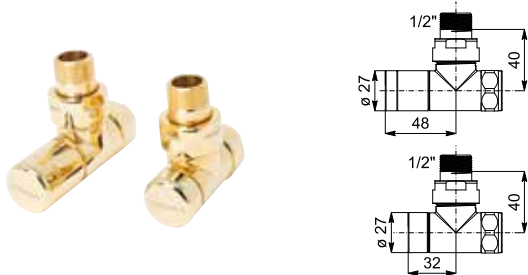

STRAIGHT - WITH THERMOSTATIC HEAD

Copper connection Ø 12/14/15
Art. Nr. 5991990320195

Multilayer connection Ø 16 x2
Art. Nr. 5991990320194

REVERSE - MANUAL

Only for:
LOLA

Copper connection Ø 12/14/15
Art. Nr. 5991990320207

ACCESSORIES
TECHNICAL SUPPORT

ACCESSORIES - STAINLESS STEEL RADIATORS

ELEGANT VALVES GOLD

Valve kit includes:

Valves and holder - thermostatic Head (not in manual version) - Fittings for copper pipe (Ø 12/14/15) or multilayer pipe (Ø 16 x2).

Available for: **BABYLA**

SQUARE MANUAL

Copper connection Ø 12/14/15
Art. Nr. 5991990301056

Multilayer connection Ø 16 x2
Art. Nr. 5991990301055

SQUARE WITH PIPE CENTRES 50 MM AND THERMOSTATIC HEAD (RIGHT)