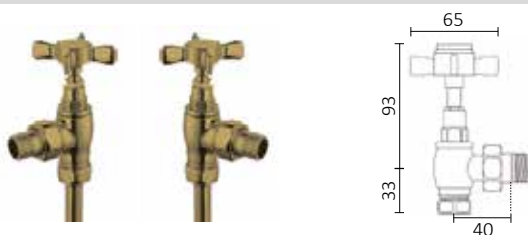

STRAIGHT - WITH THERMOSTATIC HEAD

Copper connection Ø 12/14/15
Art. Nr. 5991990320195

Multilayer connection Ø 16 x2
Art. Nr. 5991990320194

REVERSE - MANUAL

Only for:
LOLA

Copper connection Ø 12/14/15
Art. Nr. 5991990320207

ELEGANT VALVES

Available for: **RETRÒ I - RETRÒ II - RETRÒ III**

SQUARE - MANUAL ANTIQUE GOLD

Copper connection
Ø 12/14/15/16

Art. Nr. 5991990311132

Multilayer connection
Ø 14x2 - Ø 16x2 - Ø 18x2

Art. Nr. 5991990311133

SQUARE - MANUAL CHROME

Copper connection
Ø 12/14/15/16

Art. Nr. 5991990311134

Multilayer connection
Ø 14x2 - Ø 16x2 - Ø 18x2

Art. Nr. 5991990311135

SQUARE - MANUAL ANTIQUE BRONZE

Copper connection
Ø 12/14/15/16