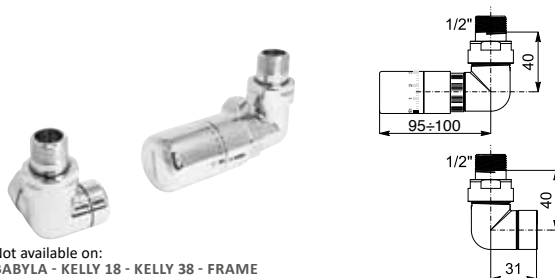

Art. Nr. 5991990301083

SQUARE - WITH THERMOSTATIC HEAD

Copper connection \varnothing 12/14/15

Art. Nr. 5991990301072

Multilayer connection \varnothing 16 x2

Art. Nr. 5991990301071

CORNER (RIGHT) - WITH THERMOSTATIC HEAD