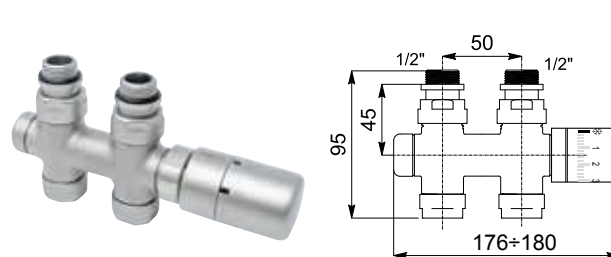

STRAIGHT - WITH THERMOSTATIC HEAD

Copper connection Ø 12/14/15
Art. Nr. 5991990320195

Multilayer connection Ø 16 x2
Art. Nr. 5991990320194

REVERSE - MANUAL

Only for:
LOLA

Copper connection Ø 12/14/15
Art. Nr. 5991990320207

Available for: **BABYLA - KELLY 38**

SQUARE WITH PIPE CENTRES 50 MM AND THERMOSTATIC HEAD (RIGHT)

Only for V7 - V8 - V11 connection type

Copper connection Ø 12/14/15

Multilayer connection Ø 16 x2

Art. Nr. 5991990320201

Art. Nr. 5991990320200

STRAIGHT WITH PIPE CENTRES 50 MM AND THERMOSTATIC HEAD

Only for V7 - V8 - V11 connection type

Copper connection Ø 12/14/15

Multilayer connection Ø 16 x2

Art. Nr. 5991990320199

Art. Nr. 5991990320198