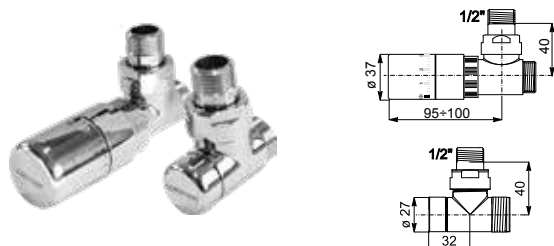

SQUARE - WITH THERMOSTATIC HEAD

3/4" EK Connections

Art. Nr. 5991990332876

PIPE ADAPTOR FOR EUROKONUS

Copper connection $\varnothing$ 12

Art. Nr. 5991990010229

Multilayer connection $\varnothing$ 14 x2

Art. Nr. 5991990010232

Copper connection $\varnothing$ 14

Art. Nr. 5991990010230

Multilayer connection $\varnothing$ 16 x2

Art. Nr. 5991990010233

Copper connection $\varnothing$ 15

Art. Nr. 5991990010231

INOX STYLE

EXTRASLIM®

NEO DESIGN

CLASSIC LINE

GRAPHIC PICTURE

ACCESSORIES
TECHNICAL SUPPORT