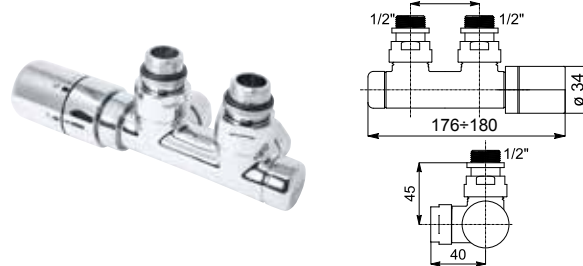

STRAIGHT - WITH THERMOSTATIC HEAD

Copper connection Ø 12/14/15
Art. Nr. 5991990320195

Multilayer connection Ø 16 x2
Art. Nr. 5991990320194

REVERSE - MANUAL

Only for:
LOLA

Copper connection Ø 12/14/15
Art. Nr. 5991990320207

SQUARE WITH PIPE CENTRES 50 MM AND THERMOSTATIC HEAD (RIGHT)

Only for V7 - V8 - V11 connection type

Copper connection \varnothing 12/14/15

Art. Nr. 5991990301076

Multilayer connection \varnothing 16 x2

Art. Nr. 5991990301075

SQUARE WITH PIPE CENTRES 50 MM AND THERMOSTATIC HEAD (LEFT)

Only for V7 - V8 - V11 connection type

Copper connection \varnothing 12/14/15

Art. Nr. 5991990301088

Multilayer connection \varnothing 16 x2

Art. Nr. 5991990301087