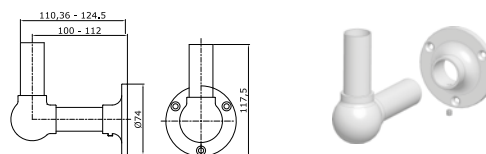

PIPE COVERING KIT ANTIQUE GOLD

Art. Nr.
5103000000077

PIPE COVERING KIT CHROME

Art. Nr.
5103000000080

PIPE COVERING KIT ANTIQUE BRONZE

Art. Nr.
5103000000078