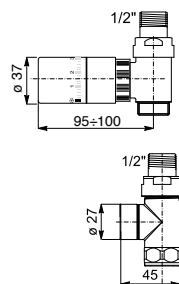

Available for: **LOLA - BABYLA - KELLY 38 - RIO® - STRADIVARI**

SQUARE - MANUAL

Copper connection Ø 12/14/15
Art. Nr. 5991990320209

Multilayer connection Ø 16 x2
Art. Nr. 5991990320208

SQUARE - WITH THERMOSTATIC HEAD

Copper connection Ø 12/14/15
Art. Nr. 5991990320197

Multilayer connection Ø 16 x2
Art. Nr. 5991990320196

CORNER (RIGHT) - WITH THERMOSTATIC HEAD

Not available on:
BABYLA - KELLY 38

Copper connection Ø 12/14/15
Art. Nr. 5991990320204

Multilayer connection Ø 16 x2
Art. Nr. 5991990320202

CORNER (LEFT) - WITH THERMOSTATIC HEAD

Not available on:
BABYLA - KELLY 38

Copper connection Ø 12/14/15
Art. Nr. 5991990320205

Multilayer connection Ø 16 x2
Art. Nr. 5991990320203

STRAIGHT - WITH THERMOSTATIC HEAD

Copper connection Ø 12/14/15
Art. Nr. 5991990320195

Multilayer connection Ø 16 x2
Art. Nr. 5991990320194

REVERSE - MANUAL

Only for:
LOLA

Copper connection Ø 12/14/15
Art. Nr. 5991990320207