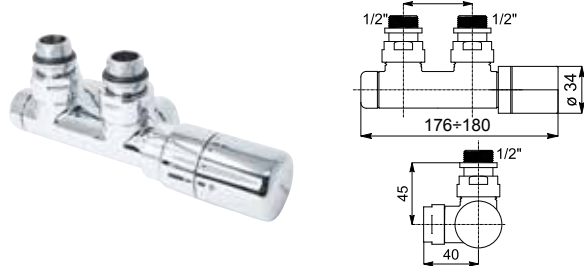

STRAIGHT - WITH THERMOSTATIC HEAD

Copper connection Ø 12/14/15
Art. Nr. 5991990320195

Multilayer connection Ø 16 x2
Art. Nr. 5991990320194

REVERSE - MANUAL

Only for:
LOLA

Copper connection Ø 12/14/15
Art. Nr. 5991990320207

STRAIGHT WITH THERMOSTATIC HEAD

Copper connection \varnothing 12/14/15

Art. Nr. 5991990301070

Multilayer connection \varnothing 16 x2

Art. Nr. 5991990301069

STRAIGHT WITH PIPE CENTRES 50 MM AND THERMOSTATIC HEAD

SQUARE WITH PIPE CENTRES 50 MM AND THERMOSTATIC HEAD (RIGHT)

Only for V7 - V8 - V11 connection type

Copper connection \varnothing 12/14/15

Art. Nr. 5991990301076

Multilayer connection \varnothing 16 x2

Art. Nr. 5991990301075