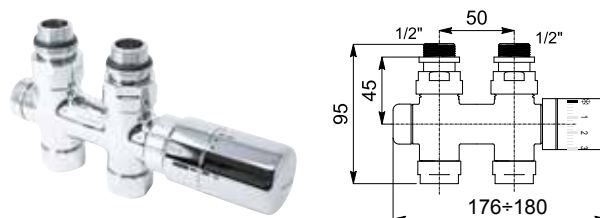

STRAIGHT WITH PIPE CENTRES 50 MM AND THERMOSTATIC HEAD

Only for V7 - V8 - V11 connection type

Not available on:
LOLA • FUJIKO • RIO

Copper connection $\varnothing$ 12/14/15

Art. Nr. 5991990301074

Multilayer connection $\varnothing$ 16 x2

Art. Nr. 5991990301073

Available for: **LOLA - BABYLA - KELLY 18 - KELLY 38 - FRAME - FRAME PLUS**