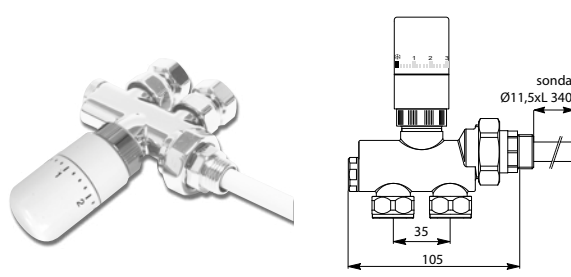

Copper connection $\varnothing$ 12/14/15

Multilayer connection $\varnothing$ 16 x2

Art. Nr. 5991990300181

Art. Nr. 5991990300182

BIDIRECTIONAL VALVE WITH WHITE THERMOSTATIC HEAD for connection type V12 - V13