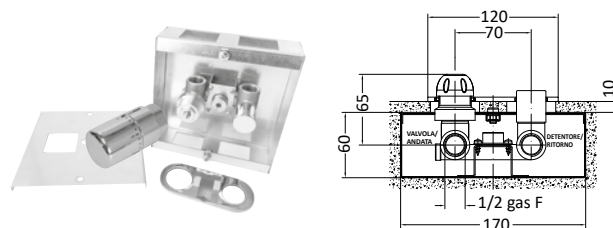

Available for: **FRAME VERTICAL - FRAME HORIZONTAL - SFERE - SFERE TRITTICO**

MANUAL WALL-FIT VALVE WITH THERMOSTATIC OPTION for connection type V14 - H08

1/2" Chrome

Art. Nr. 5991990311226

WALL-FIT VALVE WITH THERMOSTATIC HEAD for connection type V14 - H08