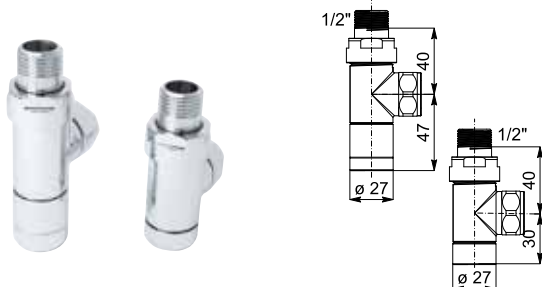

REVERSE - MANUAL

Copper connection $\varnothing$ 12/14/15

Art. Nr. 5991990301082

Multilayer connection $\varnothing$ 16 x2

Art. Nr. 5991990301081