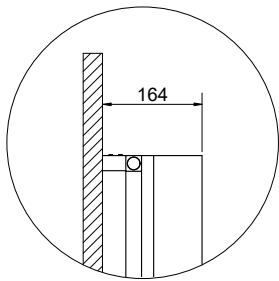

Copper connection Ø 12/14/15  
Art. Nr. 5991990310543

Multilayer connection Ø 16 x2  
Art. Nr. 5991990310542

**Pipe covering kit for Pipe Centres 50 mm polished valves**

Art. Nr. 5103000000057

**Tinta valve pipe centres 50 mm with thermostatic head - right - with pipe covering kit - pure white R01**

Copper connection Ø 12/14/15  
Art. Nr. 5991990311243

Multilayer connection Ø 16 x2  
Art. Nr. 5991990311242

Measures for valves type Cordivari Elegant Square with thermostatic head and pipe centres 50 mm

(\* The fixing kit has the same pipe centre (I) as the radiator

L [mm]	I (*) [mm]
<b>364</b>	339
<b>496</b>	416

## ROADS®

Art. Nr.	Height	Width	Pipe Centres	Elements	Dry Weight	Surface	Water Content	Thermal output Watt		Exponent n
	H [mm]	L [mm]	I [mm]					$\Delta t = 50^{\circ}\text{C}$	$\Delta t = 30^{\circ}\text{C}$	
RS05 1800 W V11 R01 B	<b>1800</b>	364	50	5	17,5	0,68	1,8	939	530	1,1199
RS07 1800 W V11 R01 B		496	50	7	24,4	0,96	2,5	1315	742	1,1199
RS05 2000 W V11 R01 B	<b>2000</b>	364	50	5	19,3	0,75	2,0	1043	585	1,1313
RS07 2000 W V11 R01 B		496	50	7	27,0	1,06	2,8	1460	819	1,1313