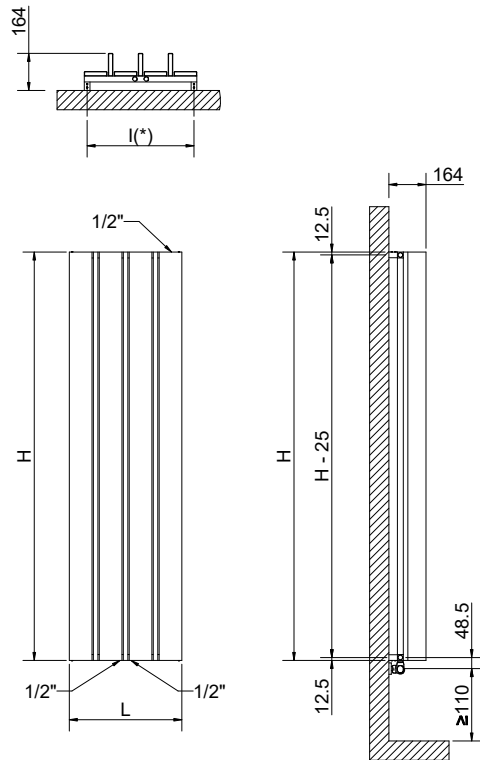

Copper connection Ø 12/14/15  
Art. Nr. 5991990310543

Multilayer connection Ø 16 x2  
Art. Nr. 5991990310542

**Pipe covering kit for Pipe Centres 50 mm polished valves**

Art. Nr. 5103000000057

**Tinta valve pipe centres 50 mm with thermostatic head - right - with pipe covering kit - pure white R01**

Copper connection Ø 12/14/15  
Art. Nr. 5991990311243

Multilayer connection Ø 16 x2  
Art. Nr. 5991990311242

Measures for valves type Cordivari Elegant Square with thermostatic head and pipe centres 50 mm

(\* The fixing kit has the same pipe centre (I) as the radiator

L [mm]	I (*) [mm]
<b>364</b>	339
<b>496</b>	416

## ROADS®

Art. Nr.	Height	Width	Pipe Centres	Elements	Dry Weight	Surface	Water Content	Thermal output Watt		Exponent n
	H [mm]	L [mm]	I [mm]					$\Delta t = 50^{\circ}\text{C}$	$\Delta t = 30^{\circ}\text{C}$	
RS05 1800 W V11 R01 B	<b>1800</b>	364	50	5	17,5	0,68	1,8	939	530	1,1199
RS07 1800 W V11 R01 B		496	50	7	24,4	0,96	2,5	1315	742	1,1199
RS05 2000 W V11 R01 B	<b>2000</b>	364	50	5	19,3	0,75	2,0	1043	585	1,1313
RS07 2000 W V11 R01 B		496	50	7	27,0	1,06	2,8	1460	819	1,1313