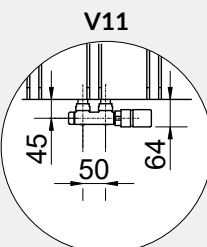

Copper connection Ø 12/14/15  
Art. Nr. 5991990310543

Multilayer connection Ø 16 x2  
Art. Nr. 5991990310542

**Pipe covering kit for Pipe Centres 50 mm polished valves**

Art. Nr. 5103000000057

**Tinta valve pipe centres 50 mm with thermostatic head - right - with pipe covering kit - pure white R01**

Copper connection Ø 12/14/15  
Art. Nr. 5991990311243

Multilayer connection Ø 16 x2  
Art. Nr. 5991990311242

Measures for valves type Cordivari Elegant Square with thermostatic head and pipe centres 50 mm

(\* The fixing kit has the same pipe centre (I) as the radiator

L [mm]	I (*) [mm]
<b>364</b>	339
<b>496</b>	416

## ROADS®

Art. Nr.	Height	Width	Pipe Centres	Elements	Dry Weight	Surface	Water Content	Thermal output Watt		Exponent n
	H [mm]	L [mm]	I [mm]					$\Delta t = 50^{\circ}\text{C}$	$\Delta t = 30^{\circ}\text{C}$	
RS05 1800 W V11 R01 B	<b>1800</b>	364	50	5	17,5	0,68	1,8	939	530	1,1199
RS07 1800 W V11 R01 B		496	50	7	24,4	0,96	2,5	1315	742	1,1199
RS05 2000 W V11 R01 B	<b>2000</b>	364	50	5	19,3	0,75	2,0	1043	585	1,1313
RS07 2000 W V11 R01 B		496	50	7	27,0	1,06	2,8	1460	819	1,1313