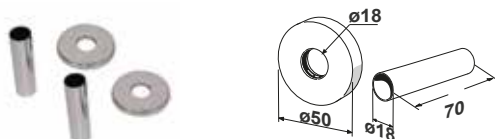

PIPE COVERING KIT

SATIN VALVES

Art. Nr. 5103000000045