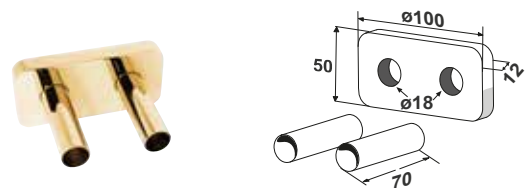

ACCESSORIES

PIPE COVERING KIT

PIPE COVERING KIT FOR PIPE CENTRES 50 MM

SATIN VALVES

Art. Nr. 5103000000058

Pipe dimension: \varnothing 18x70 mm. Covering dimension: 122x72 mm.

PIPE COVERING KIT FOR PIPE CENTRES 50 MM

POLISHED VALVES

Art. Nr. 5103000000057

Pipe dimension: \varnothing 18x70 mm. Covering dimension: 122x72 mm.

PIPE COVERING KIT FOR PIPE CENTRES 50 MM

CAN BE ORDERED FOR WHITE ELEGANT VALVES

Art. Nr. 5103000000090

CAN BE ORDERED FOR COLORED ELEGANT VALVES

Pipe dimension: \varnothing 18x70 mm. Covering dimension: 122x72 mm.

PIPE COVERING KIT FOR PIPE CENTRES 50 MM

POLISHED VALVES DORATE

Art. Nr. 5103000000087

Pipe dimension: \varnothing 18x70 mm. Covering dimension: 122x72 mm.