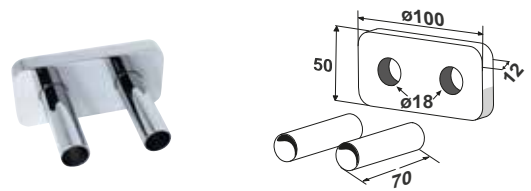

ACCESSORIES

PIPE COVERING KIT

PIPE COVERING KIT FOR PIPE CENTRES 50 MM

SATIN VALVES

Art. Nr. 5103000000058

Pipe dimension: \varnothing 18x70 mm. Covering dimension: 122x72 mm.

PIPE COVERING KIT FOR PIPE CENTRES 50 MM

POLISHED VALVES

Art. Nr. 5103000000057

Pipe dimension: \varnothing 18x70 mm. Covering dimension: 122x72 mm.

PIPE COVERING KIT FOR PIPE CENTRES 50 MM

CAN BE ORDERED FOR WHITE ELEGANT VALVES

Art. Nr. 5103000000090

CAN BE ORDERED FOR COLORED ELEGANT VALVES

Pipe dimension: \varnothing 18x70 mm. Covering dimension: 122x72 mm.

PIPE COVERING KIT FOR PIPE CENTRES 50 MM

POLISHED VALVES DORATE

Art. Nr. 5103000000087

Pipe dimension: \varnothing 18x70 mm. Covering dimension: 122x72 mm.