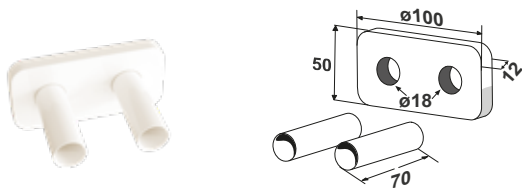

ACCESSORIES

PIPE COVERING KIT

PIPE COVERING KIT FOR PIPE CENTRES 50 MM

SATIN VALVES

Art. Nr. 5103000000058

Pipe dimension: \varnothing 18x70 mm. Covering dimension: 122x72 mm.

PIPE COVERING KIT FOR PIPE CENTRES 50 MM

POLISHED VALVES

Art. Nr. 5103000000057

Pipe dimension: \varnothing 18x70 mm. Covering dimension: 122x72 mm.

PIPE COVERING KIT FOR PIPE CENTRES 50 MM

CAN BE ORDERED FOR WHITE ELEGANT VALVES

Art. Nr. 5103000000090

CAN BE ORDERED FOR COLORED ELEGANT VALVES

Pipe dimension: \varnothing 18x70 mm. Covering dimension: 122x72 mm.

PIPE COVERING KIT FOR PIPE CENTRES 50 MM

POLISHED VALVES DORATE

Art. Nr. 5103000000087

Pipe dimension: \varnothing 18x70 mm. Covering dimension: 122x72 mm.