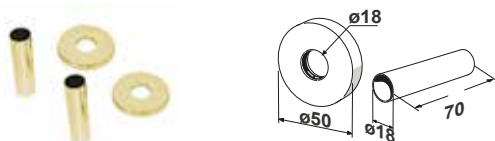

CAN BE ORDERED FOR COLORED ELEGANT VALVES

Pipe dimension: \varnothing 18x70 mm. Covering dimension: 122x72 mm.

PIPE COVERING KIT FOR PIPE CENTRES 50 MM

POLISHED VALVES DORATE

Art. Nr. 5103000000087

Pipe dimension: \varnothing 18x70 mm. Covering dimension: 122x72 mm.

PIPE COVERING KIT

SATIN VALVES

Art. Nr. 5103000000045

PIPE COVERING KIT

POLISHED VALVES

Art. Nr. 5103000000044

PIPE COVERING KIT

ANTIQUÉ GOLD VALVES