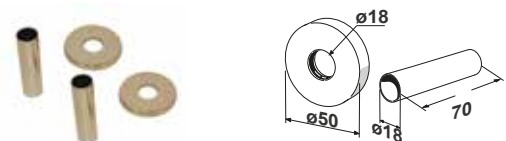

PIPE COVERING KIT

ANTIQUÉ BRONZE VALVES

Art. Nr. 5103000000109