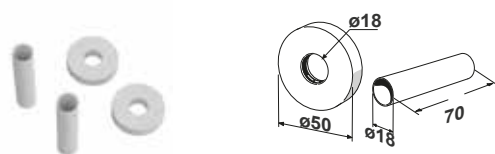

Art. Nr. 5103000000108

PIPE COVERING KIT

ANTIQUÉ BRONZE VALVES

Art. Nr. 5103000000109

PIPE COVERING KIT CAN BE ORDERED ONLY WITH THE VALVE

CAN BE ORDERED FOR WHITE ELEGANT VALVES

Art. Nr. 5103000000089

CAN BE ORDERED FOR COLORED ELEGANT VALVES