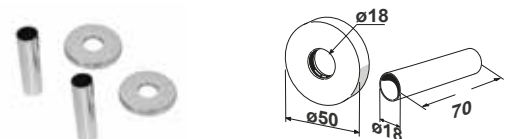

PIPE COVERING KIT

POLISHED VALVES

Art. Nr. 5103000000044