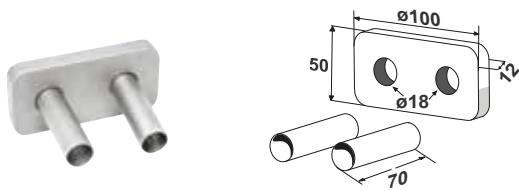

ACCESSORIES

PIPE COVERING KIT

PIPE COVERING KIT FOR PIPE CENTRES 50 MM

SATIN VALVES

Art. Nr. 5103000000058

Pipe dimension: \varnothing 18x70 mm. Covering dimension: 122x72 mm.

PIPE COVERING KIT FOR PIPE CENTRES 50 MM

POLISHED VALVES

Art. Nr. 5103000000057

Pipe dimension: \varnothing 18x70 mm. Covering dimension: 122x72 mm.

PIPE COVERING KIT FOR PIPE CENTRES 50 MM

CAN BE ORDERED FOR WHITE ELEGANT VALVES

Art. Nr. 5103000000090

CAN BE ORDERED FOR COLORED ELEGANT VALVES

Pipe dimension: \varnothing 18x70 mm. Covering dimension: 122x72 mm.

PIPE COVERING KIT FOR PIPE CENTRES 50 MM

POLISHED VALVES DORATE

Art. Nr. 5103000000087

Pipe dimension: \varnothing 18x70 mm. Covering dimension: 122x72 mm.